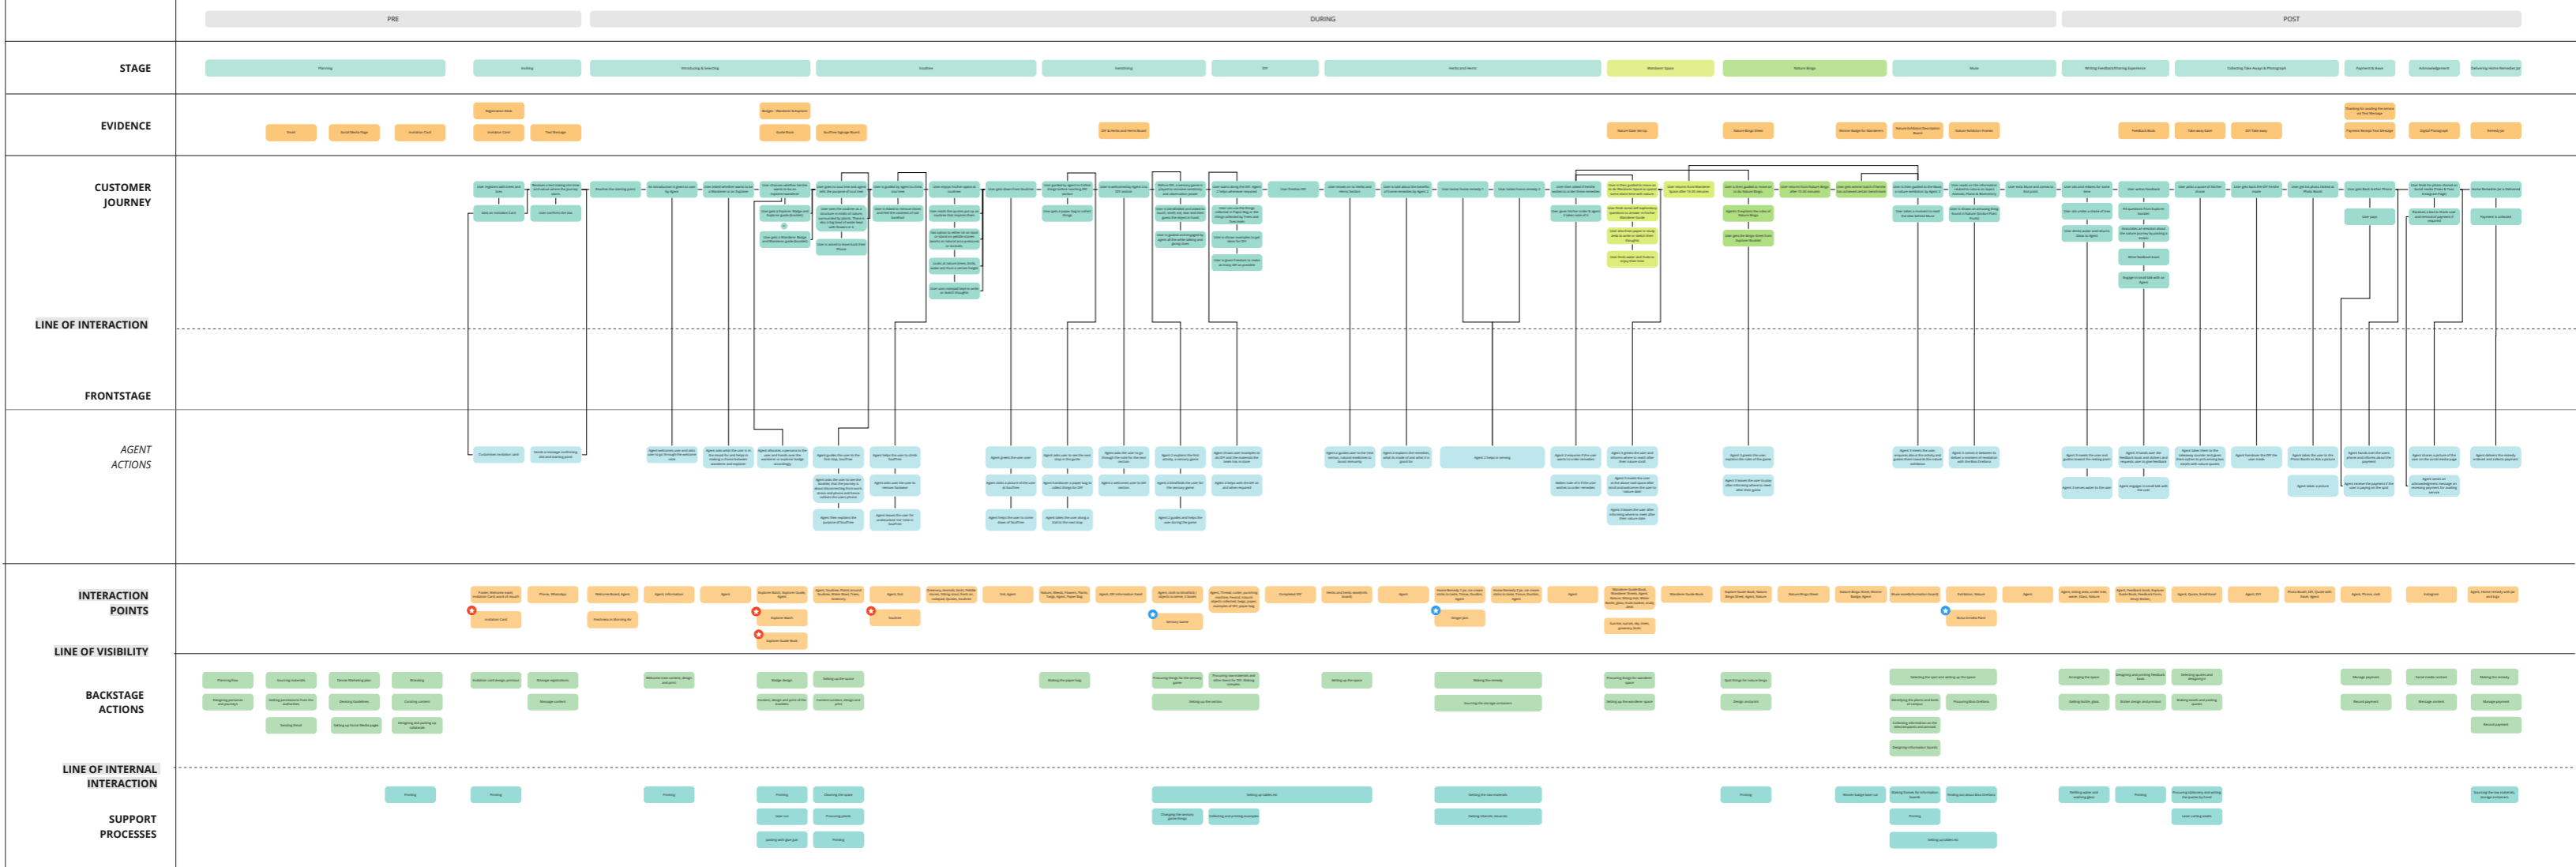

SERVICE BLUEPRINT

🔴 **TOUCHPOINTS** : Souttree - Location (Unexplored area, secluded, remote, less intrusion) | Invitation : unexpected | Guide : Wanderer, explorer | Badges

🔵 **MOMENTS** : Bixa Orellana : moment of revelation | Sensory Game : moment of delight | Ginger Jam : moment of delight